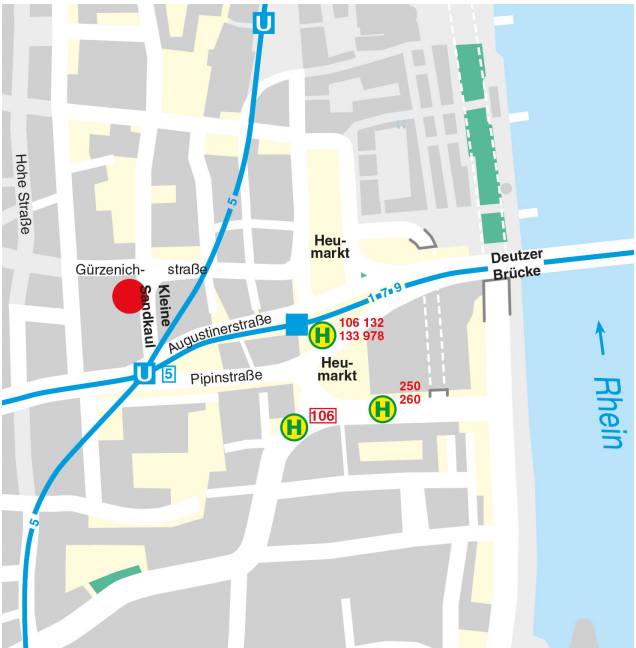

Directions

You need an appointment for a consultation. Please give us a call!

Our phone number: 0221/221 29292.

The address of the Communal Integration Centre is:
Kleine Sandkaul 5, 50667 Cologne

How can you find us?

Take the bus or tram to the „Heumarkt“ stop.
From there walk along Pipinstraße in the direction of Neumarkt. At the corner of the Dorint Hotel turn right into „Kleine Sandkaul“.

in anderen Sprachen
in other languages
en otros langues
en otros idiomas
diger dillerde